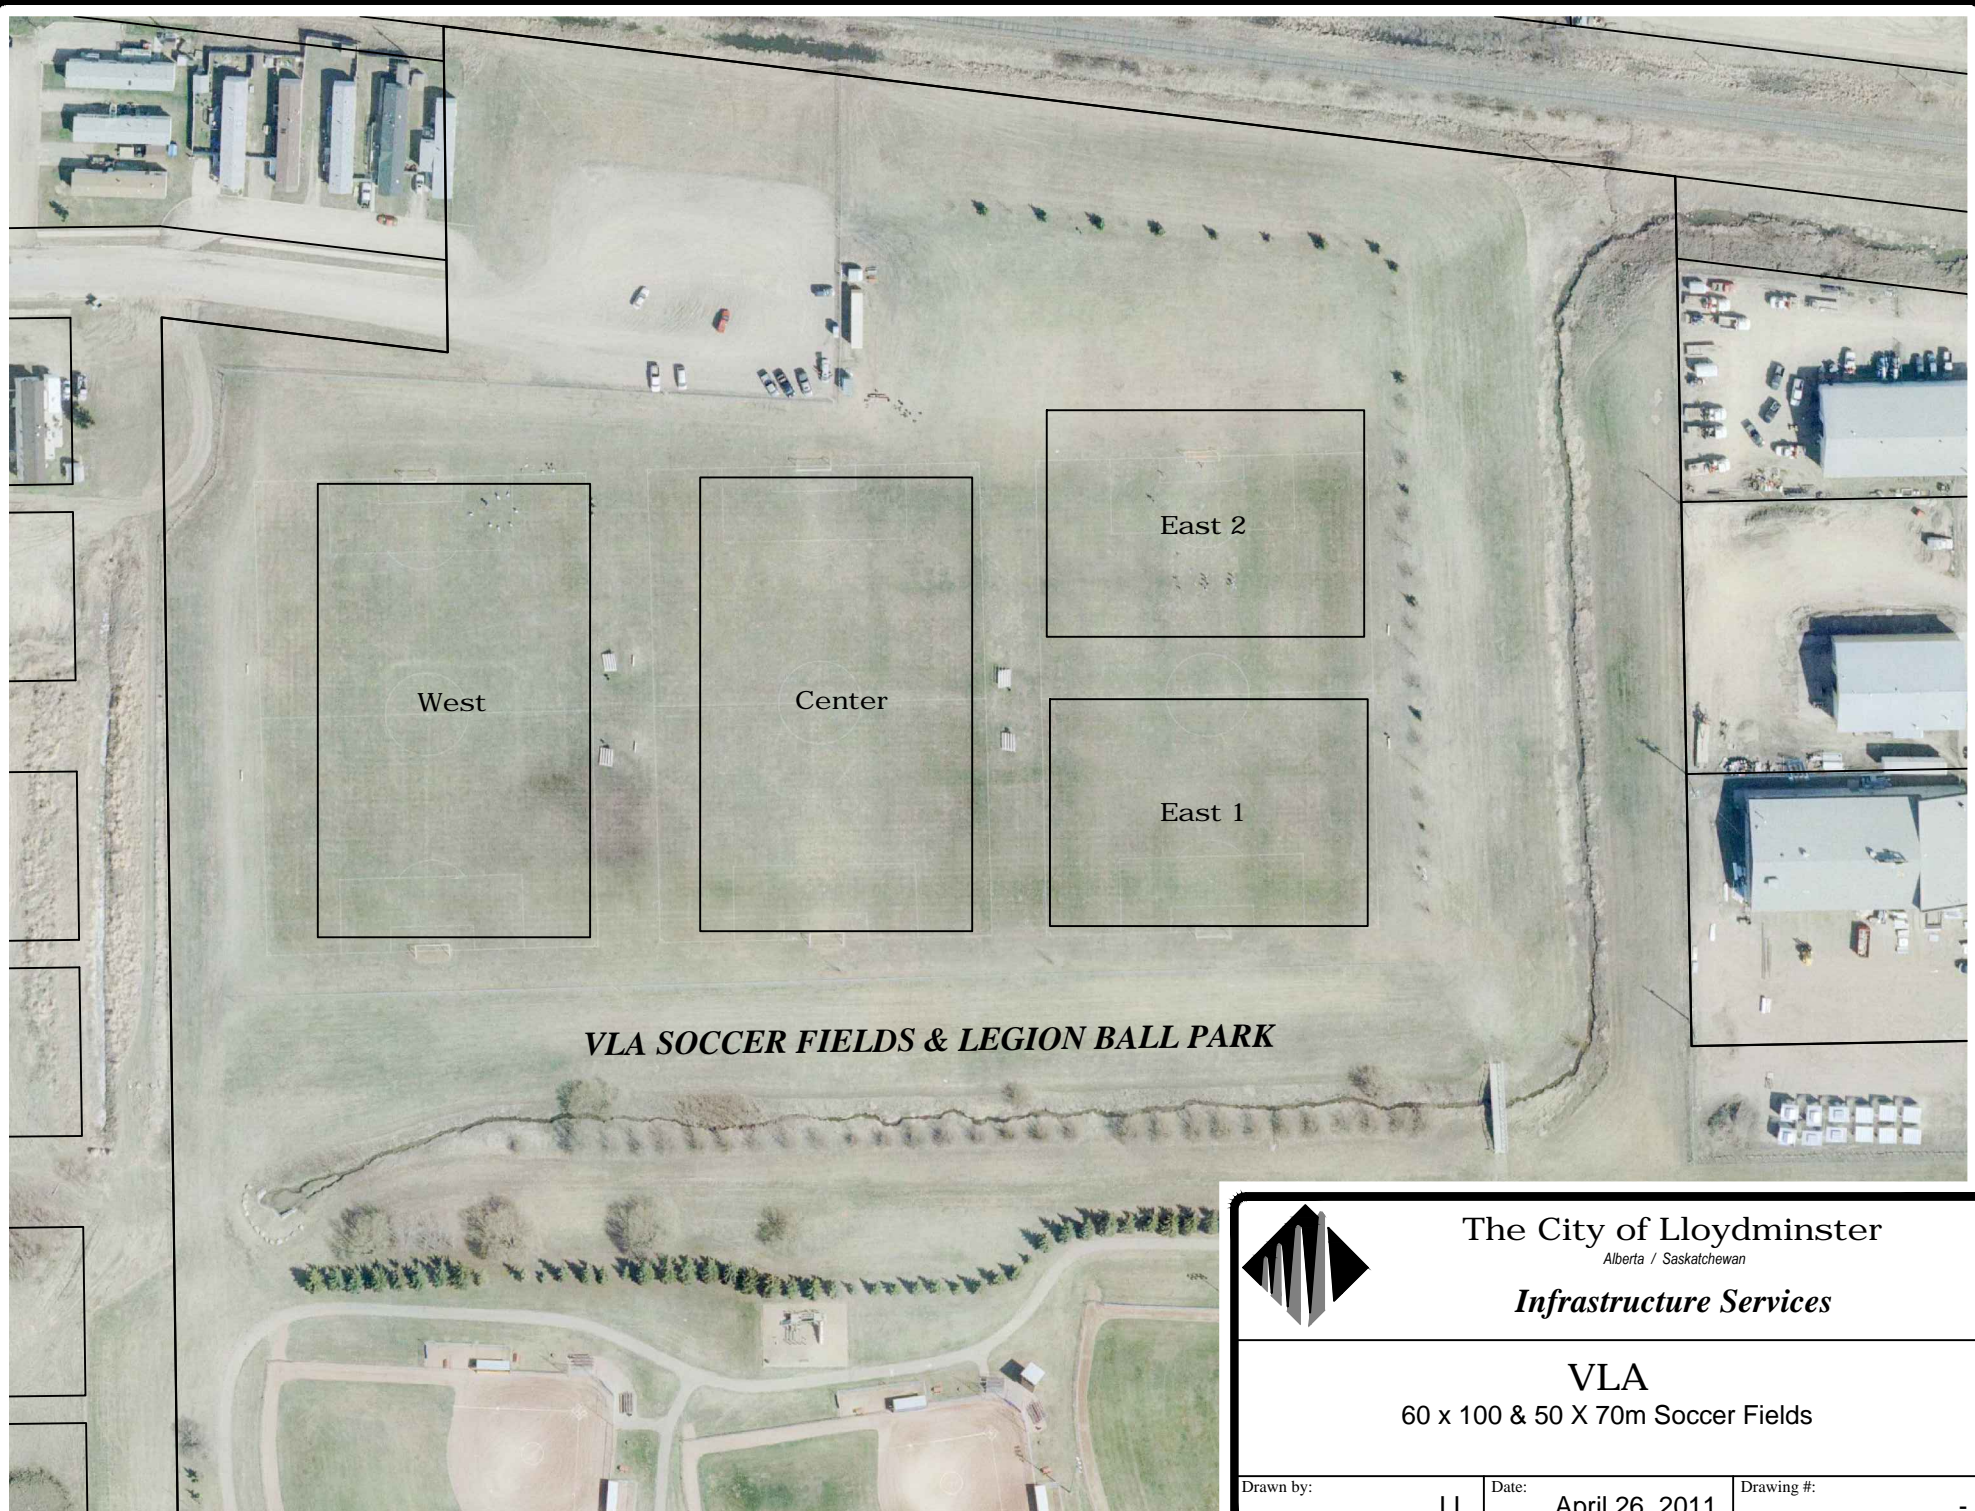

Drawing path: \\10.0.0.10\g\Engineering\Dwgs\Parks & Recreation\Meridian\Youth Soccer Association\2011\SoccerPitches.dwg Plotted: Tuesday, April 26, 2011 2:15

VLA SOCCER FIELDS & LEGION BALL PARK

The City of Lloydminster
Alberta / Saskatchewan

Infrastructure Services

VLA
60 x 100 & 50 X 70m Soccer Fields

Drawn by:	LL	Date:	April 26, 2011	Drawing #:	-
-----------	----	-------	----------------	------------	---